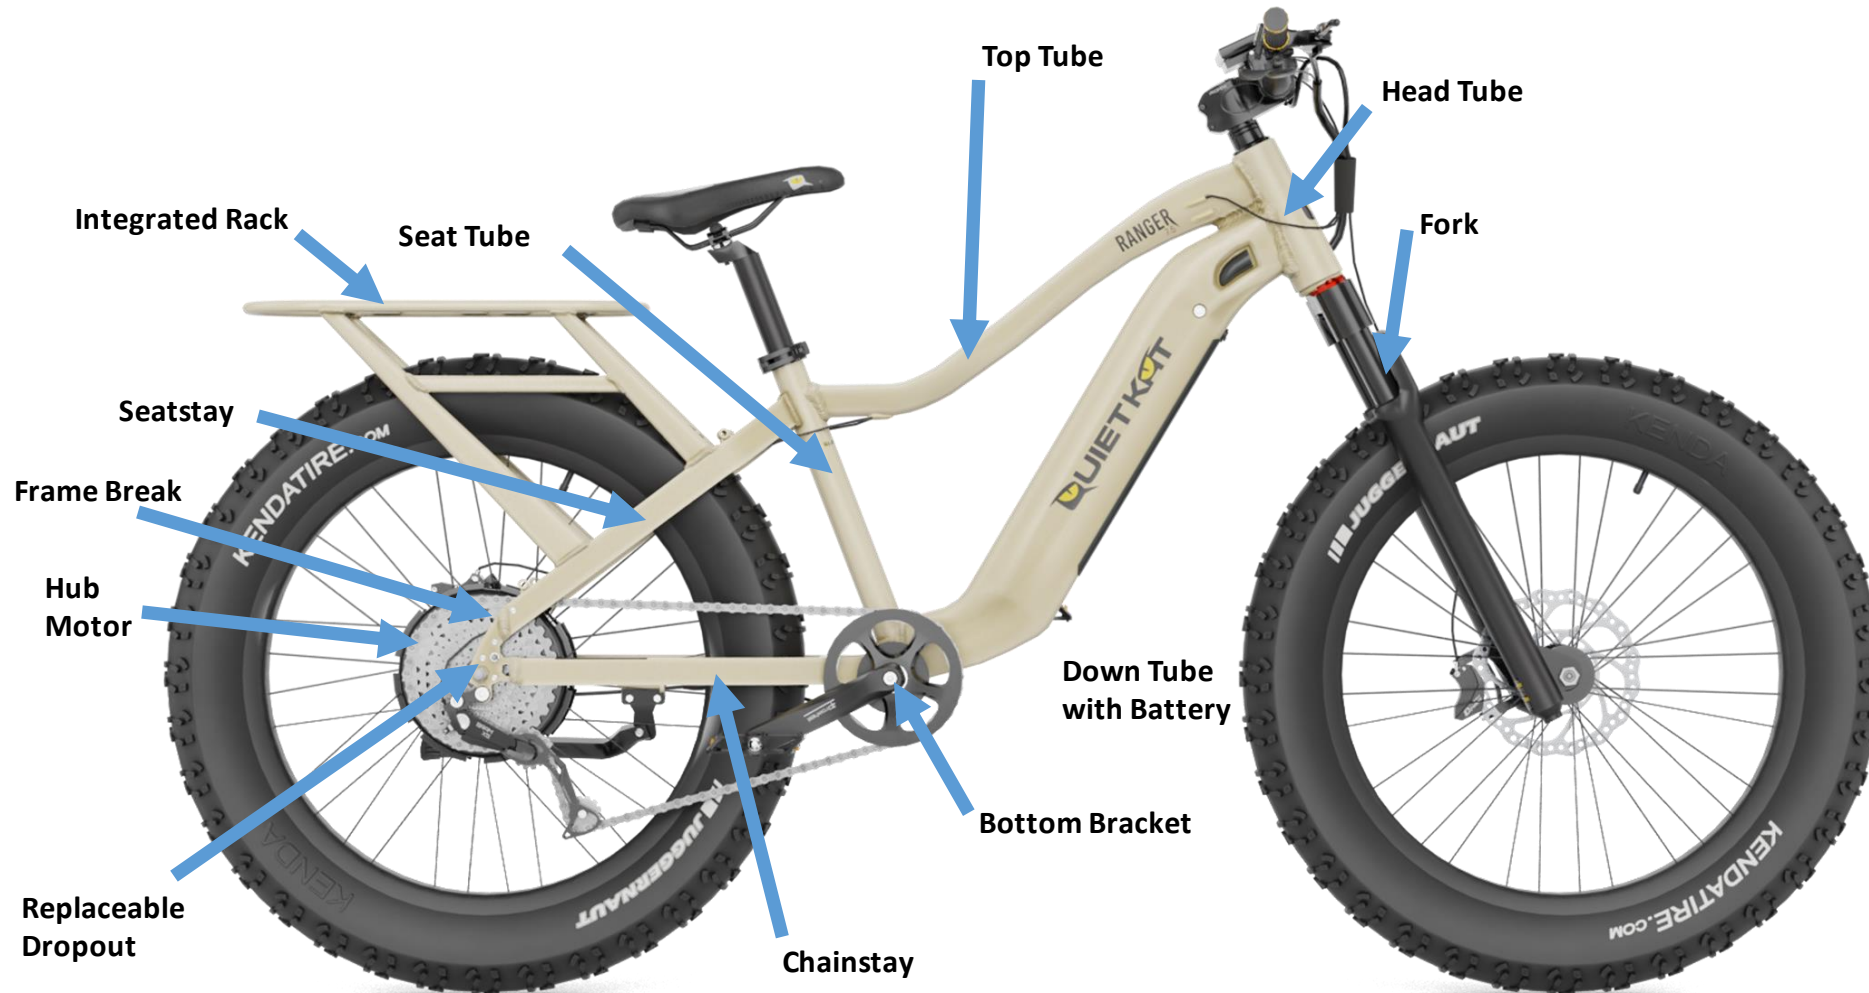

E-Bike Anatomy

QuietKat Frame Anatomy

Full Suspension - Mid-Drive Motor

QuietKat Component Anatomy

Full Suspension

QuietKat Component Anatomy

Full Suspension

QK Anatomy - Handlebars

QK Anatomy - Rear Triangle Full Suspension Mid-Drive

QuietKat Component Anatomy

Hardtail - Mid-Drive Motor

QuietKat Component Anatomy

Hardtail - Mid-Drive Motor

QuietKat Frame Anatomy

Hardtail - Hub-Drive Motor

QuietKat Component Anatomy

Hardtail - Hub-Drive Motor

QK Anatomy - Rear Triangle Hardtail Hub-Motor

QuietKat Electrical Anatomy

BBSHD Mid-Drive Motors

QuietKat Electrical Anatomy

Ultra M620 Mid-Drive Motors

QuietKat Electrical Anatomy

Hub-Drive Motors

QUIET KAT

TAKE YOUR ADVENTURE FARTHER