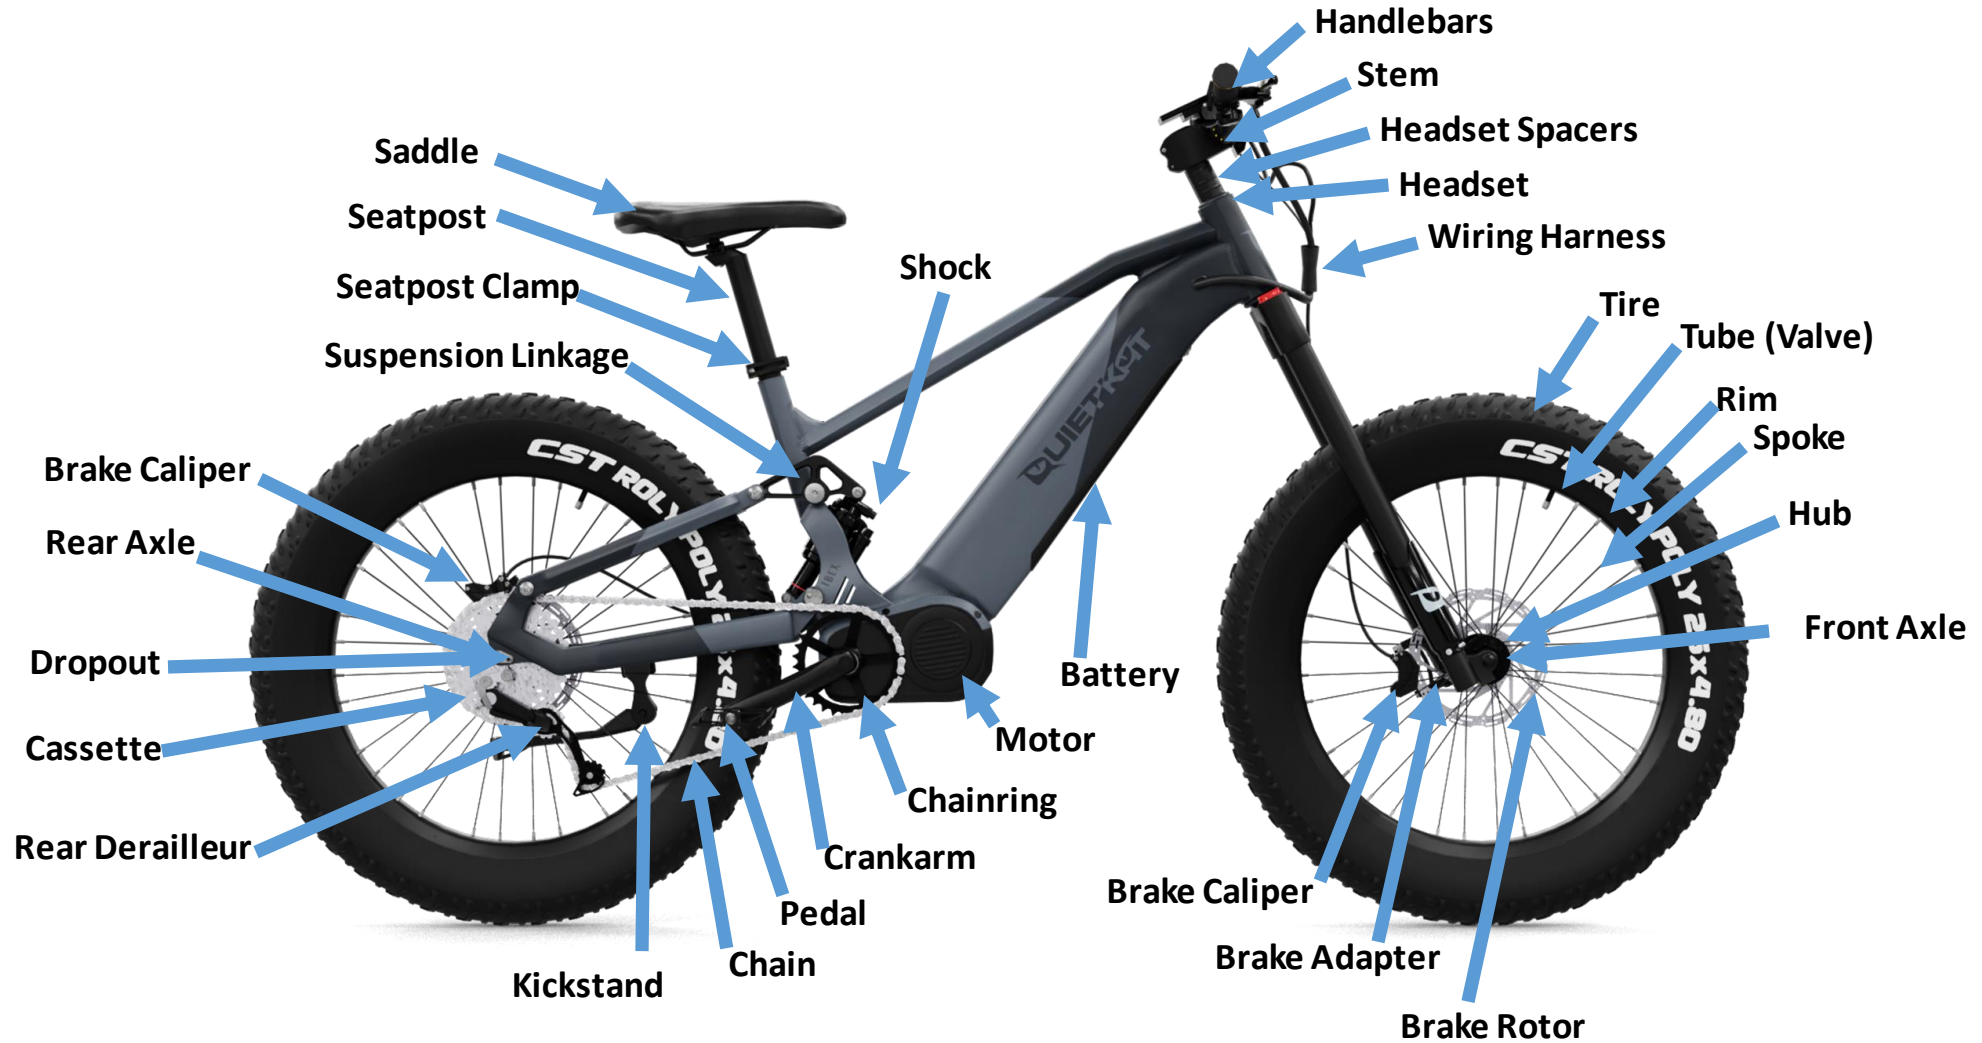

E-Bike Anatomy

QuietKat Frame Anatomy

Full Suspension - Mid-Drive Motor

QuietKat Component Anatomy

Full Suspension

QuietKat Component Anatomy

Full Suspension

QK Anatomy - Handlebars

QK Anatomy - Rear Triangle Full Suspension Mid-Drive

QuietKat Component Anatomy

Hardtail - Mid-Drive Motor

QuietKat Component Anatomy

Hardtail - Mid-Drive Motor

QuietKat Frame Anatomy

Hardtail - Hub-Drive Motor

QuietKat Component Anatomy

Hardtail - Hub-Drive Motor

QK Anatomy - Rear Triangle Hardtail Hub-Motor

QuietKat Electrical Anatomy

BBSHD Mid-Drive Motors

QuietKat Electrical Anatomy

Ultra M620 Mid-Drive Motors

QuietKat Electrical Anatomy

Hub-Drive Motors

QUIET KAT

TAKE YOUR ADVENTURE FARTHER