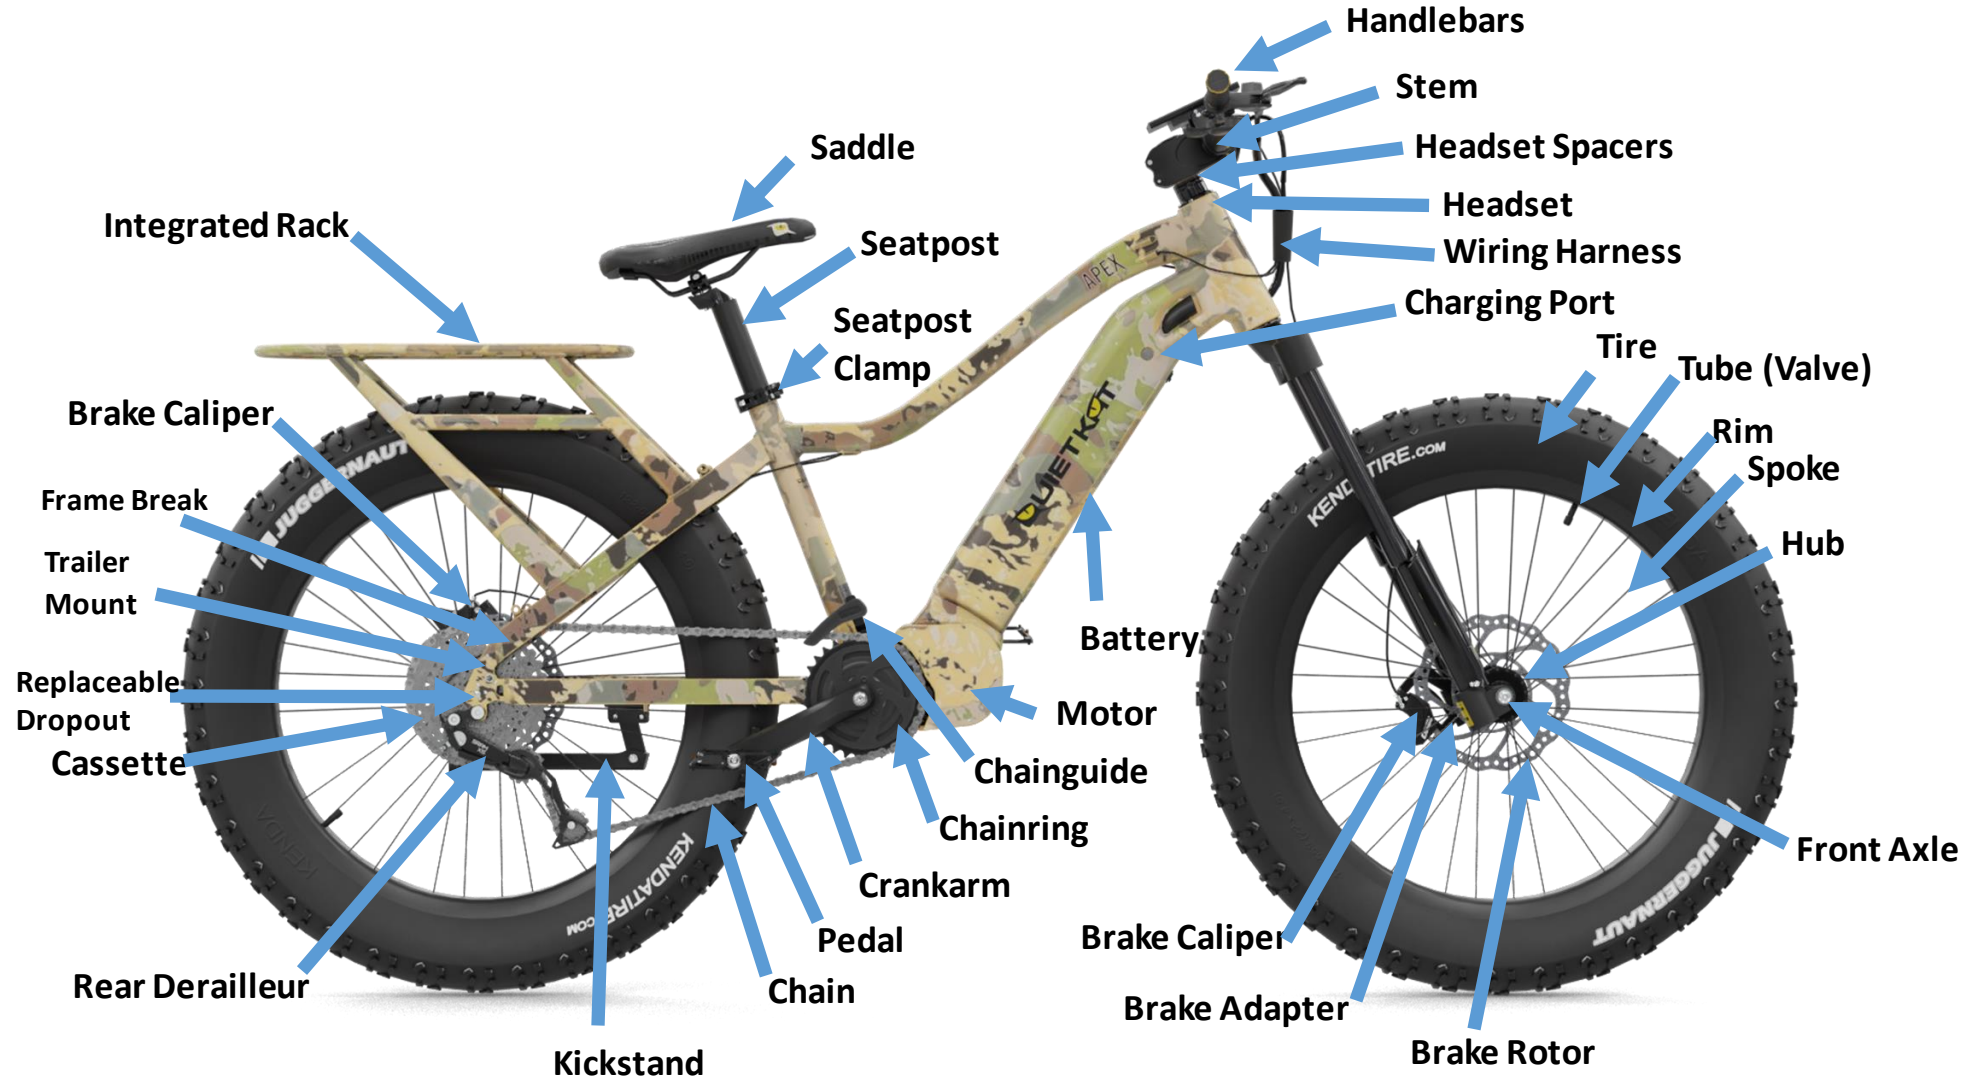

E-Bike Anatomy

QuietKat Frame Anatomy

Full Suspension - Mid-Drive Motor

QuietKat Component Anatomy

Full Suspension

QuietKat Component Anatomy

Full Suspension

QK Anatomy - Handlebars

QK Anatomy - Rear Triangle Full Suspension Mid-Drive

QuietKat Component Anatomy

Hardtail - Mid-Drive Motor

QuietKat Component Anatomy

Hardtail - Mid-Drive Motor

QuietKat Frame Anatomy

Hardtail - Hub-Drive Motor

QuietKat Component Anatomy

Hardtail - Hub-Drive Motor

QK Anatomy - Rear Triangle Hardtail Hub-Motor

QuietKat Electrical Anatomy

BBSHD Mid-Drive Motors

QuietKat Electrical Anatomy

Ultra M620 Mid-Drive Motors

QuietKat Electrical Anatomy

Hub-Drive Motors

QUIET KAT

TAKE YOUR ADVENTURE FARTHER