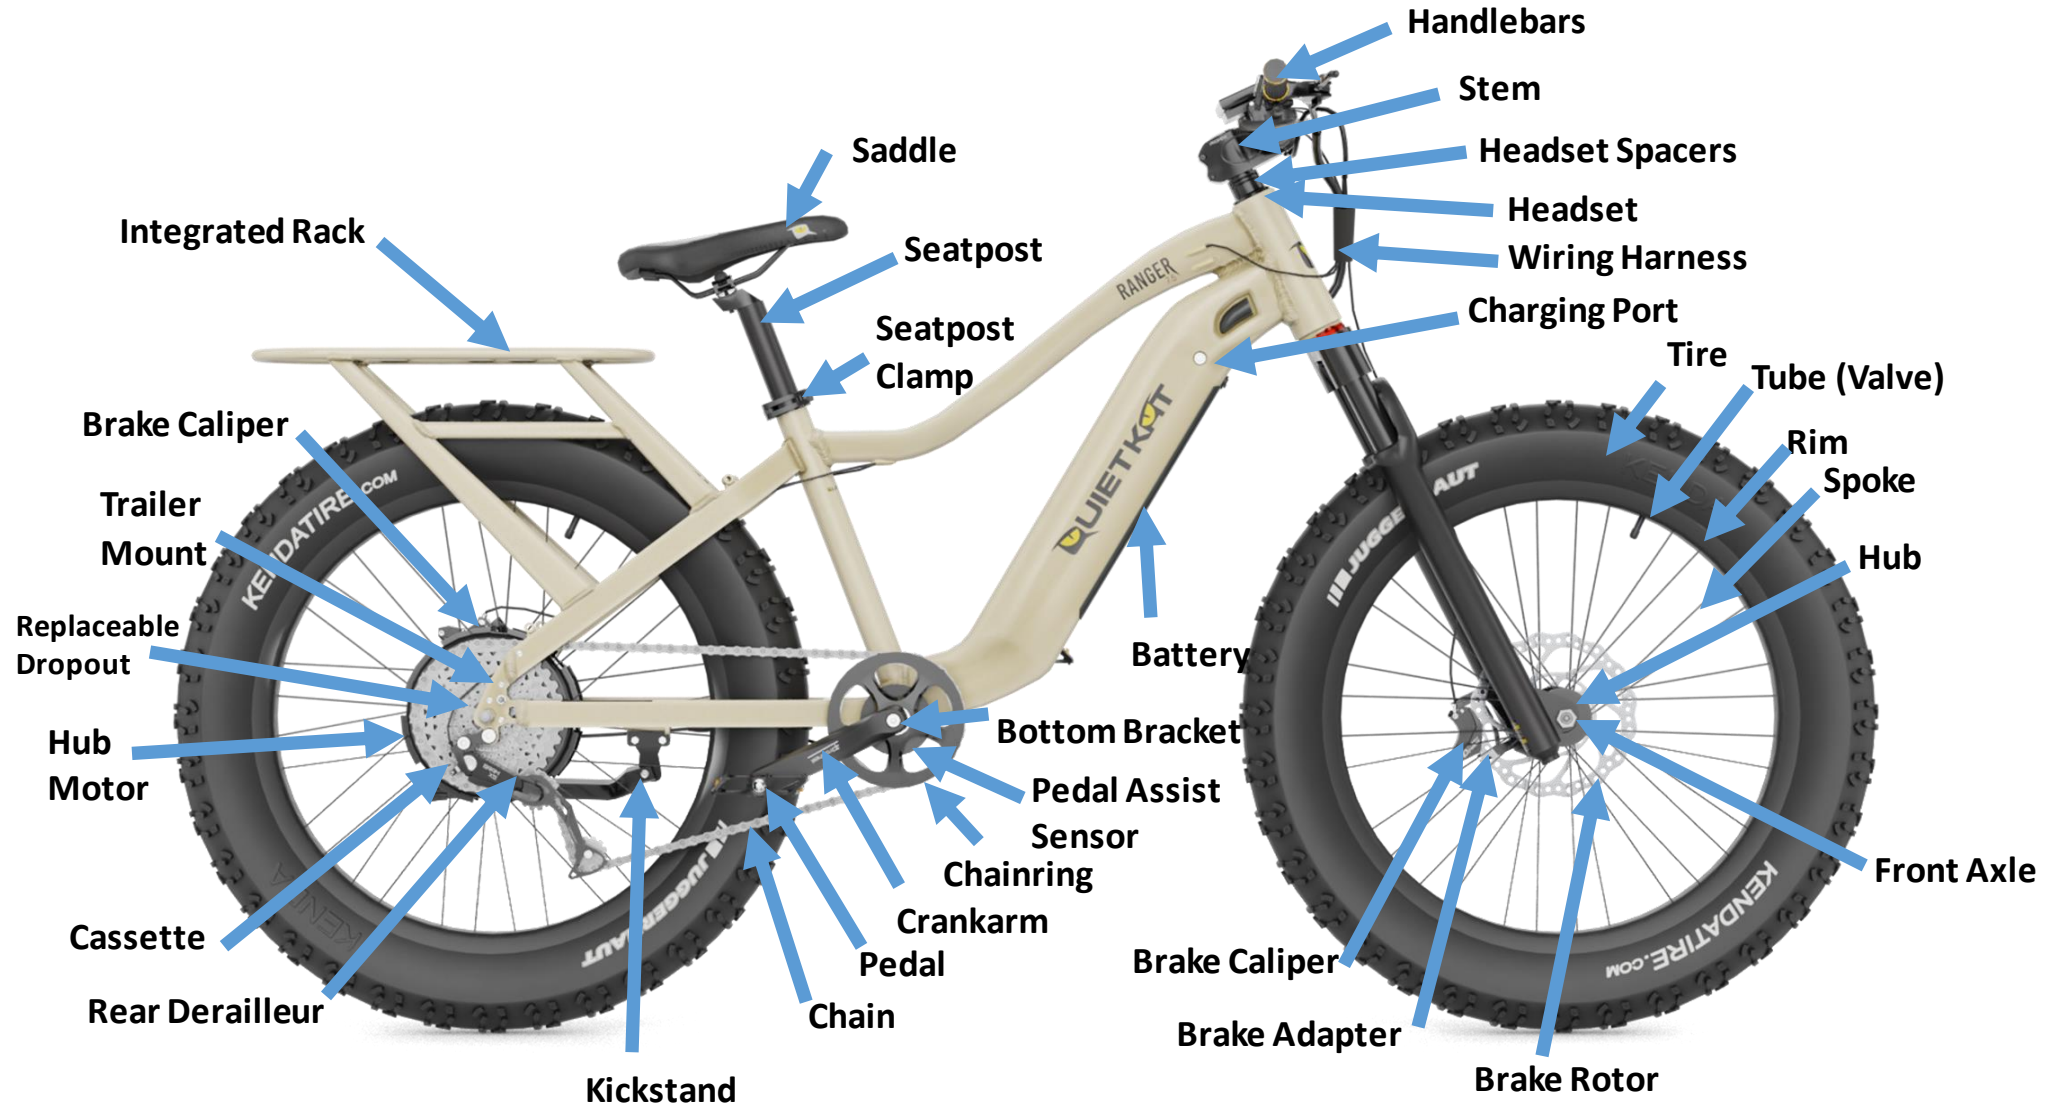

E-Bike Anatomy

QuietKat Frame Anatomy

Full Suspension - Mid-Drive Motor

QuietKat Component Anatomy

Full Suspension

QuietKat Component Anatomy

Full Suspension

QK Anatomy - Handlebars

QK Anatomy - Rear Triangle Full Suspension Mid-Drive

QuietKat Component Anatomy

Hardtail - Mid-Drive Motor

QuietKat Component Anatomy

Hardtail - Mid-Drive Motor

QuietKat Frame Anatomy

Hardtail - Hub-Drive Motor

QuietKat Component Anatomy

Hardtail - Hub-Drive Motor

QK Anatomy - Rear Triangle Hardtail Hub-Motor

QuietKat Electrical Anatomy

BBSHD Mid-Drive Motors

QuietKat Electrical Anatomy

Ultra M620 Mid-Drive Motors

QuietKat Electrical Anatomy

Hub-Drive Motors

QUIET KAT

TAKE YOUR ADVENTURE FARTHER