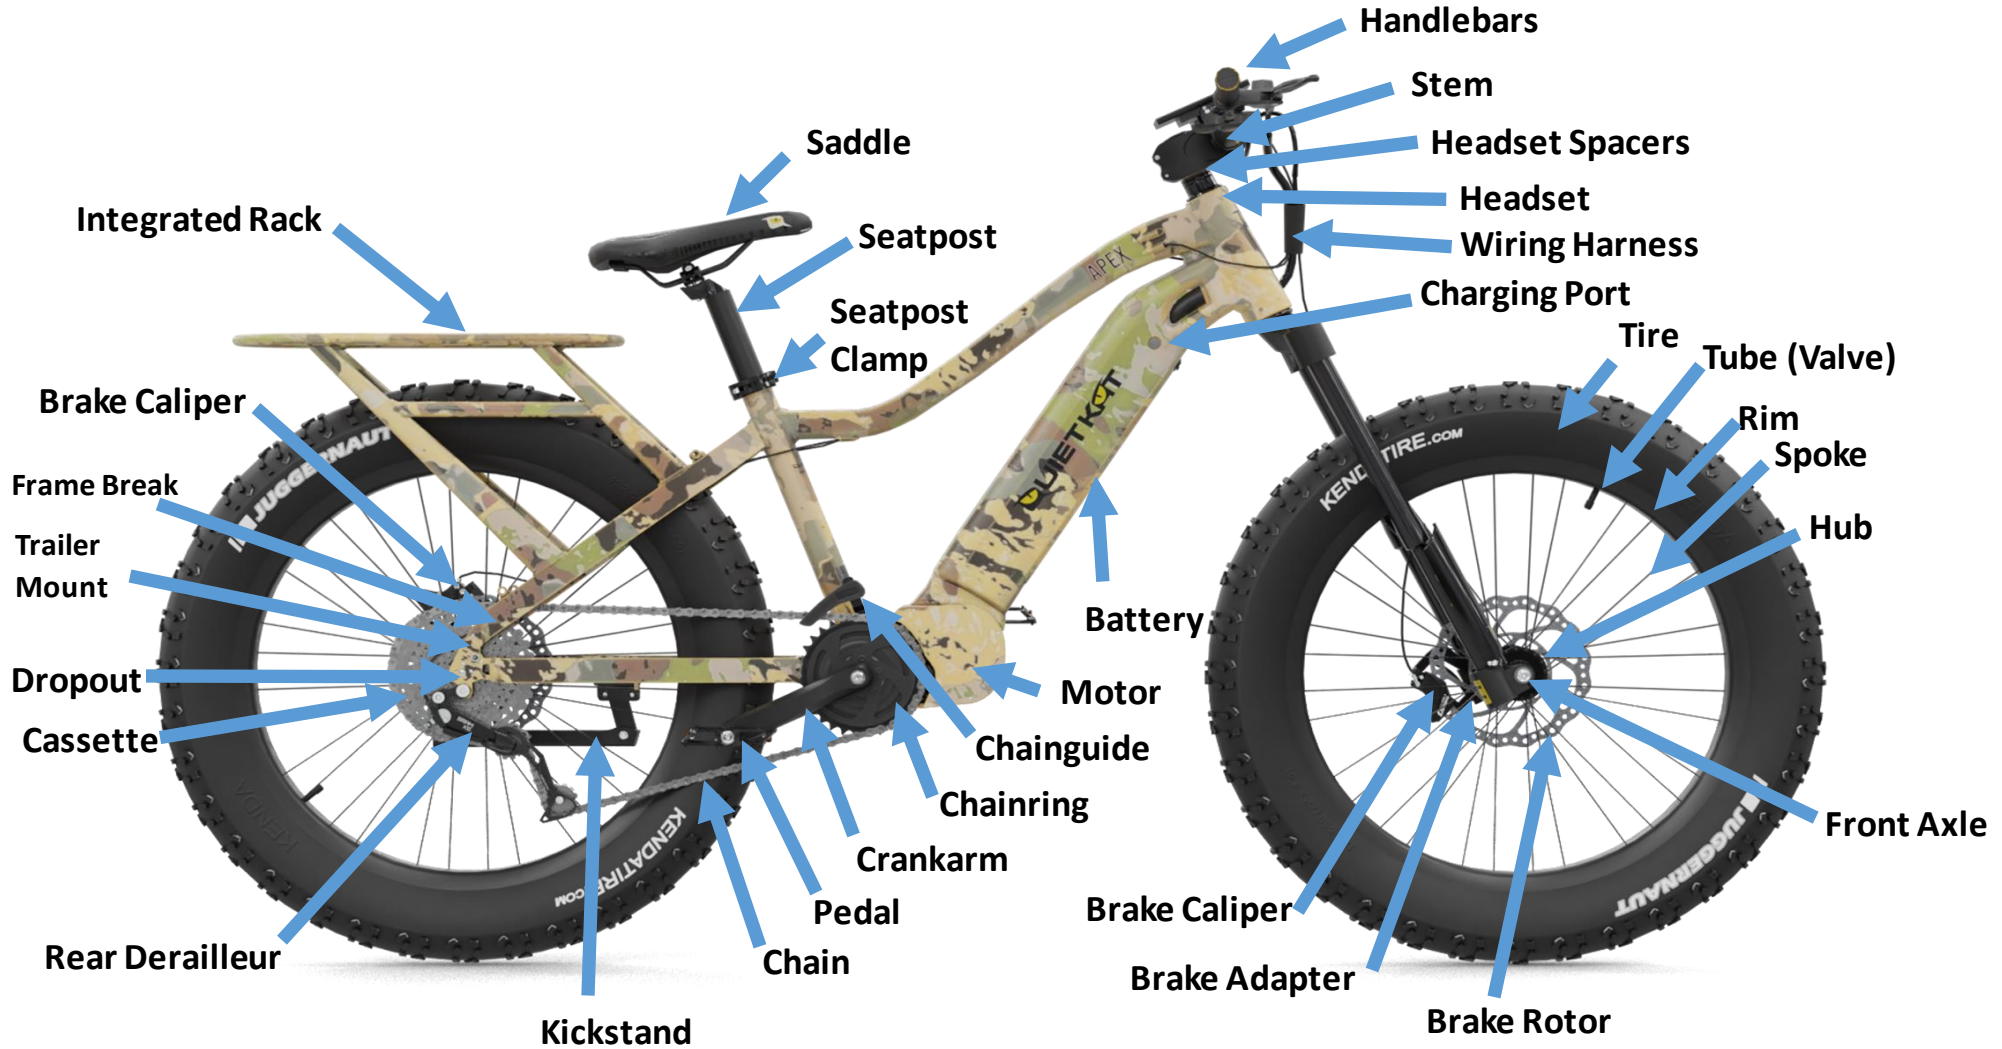

E-Bike Anatomy

QuietKat Frame Anatomy

Full Suspension - Mid-Drive Motor

QuietKat Component Anatomy

Full Suspension

QuietKat Component Anatomy

Full Suspension

QK Anatomy - Handlebars

QK Anatomy - Rear Triangle Full Suspension Mid-Drive

QuietKat Component Anatomy

Hardtail - Mid-Drive Motor

QuietKat Component Anatomy

Hardtail - Mid-Drive Motor

QuietKat Frame Anatomy

Hardtail - Hub-Drive Motor

QuietKat Electrical Anatomy

Hub-Drive Motors

QUIET KAT

TAKE YOUR ADVENTURE FARTHER