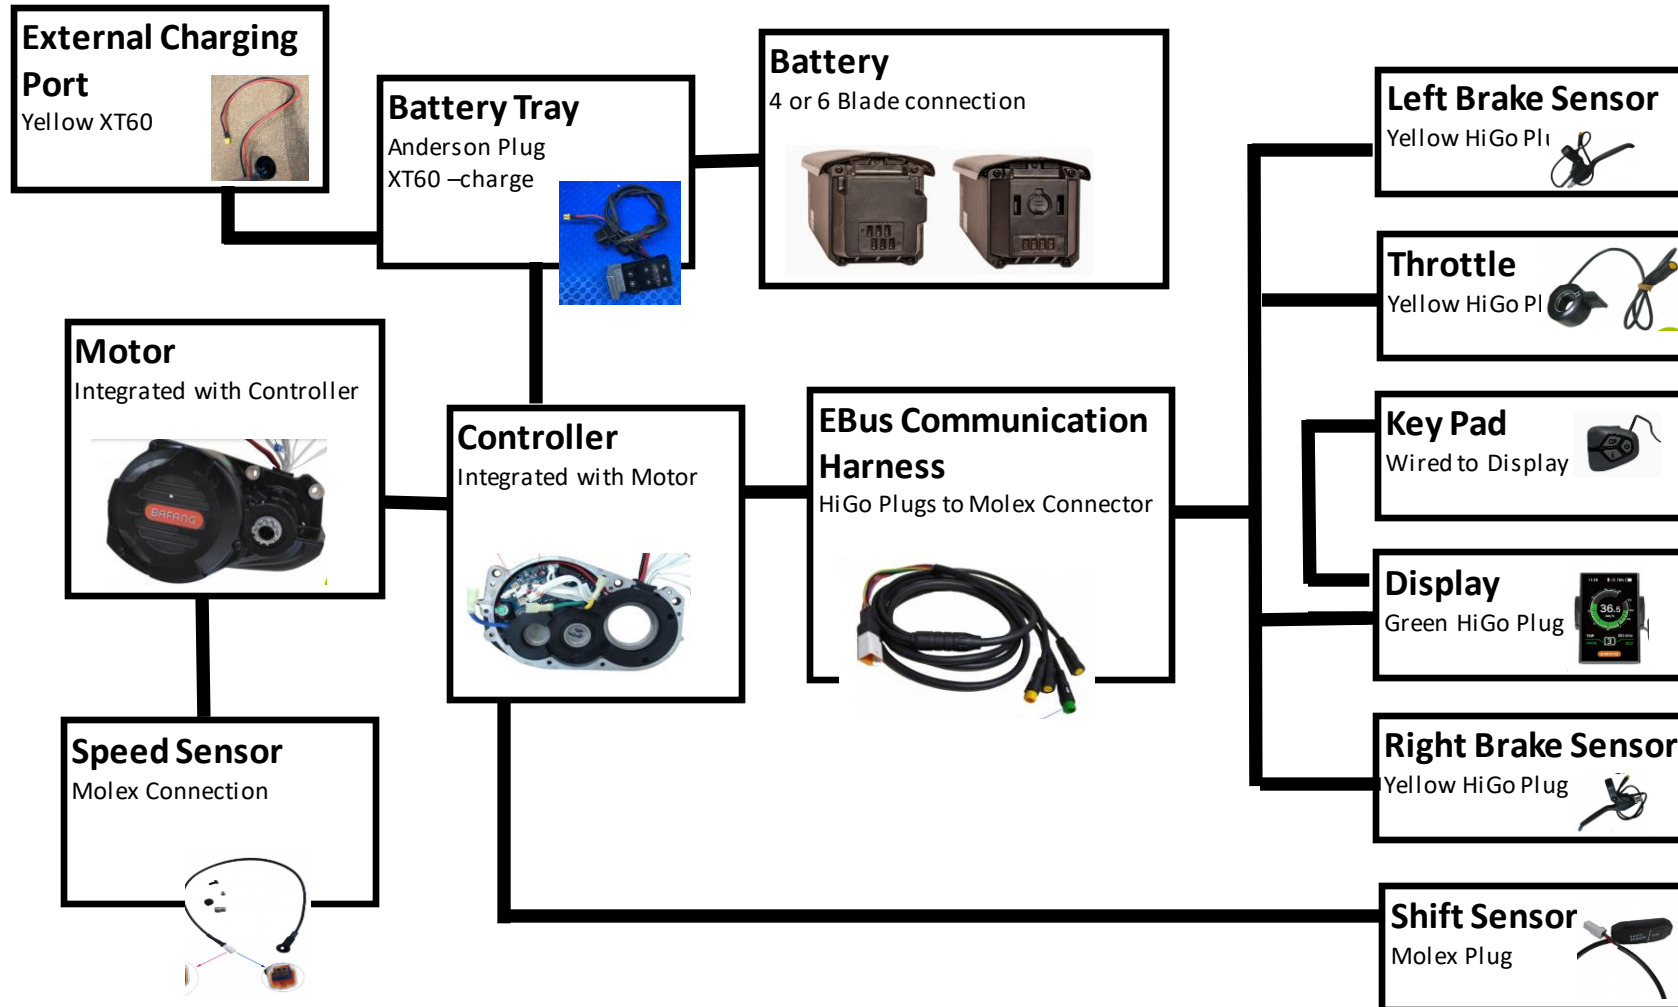

QuietKat Component Anatomy

Hardtail - Hub-Drive Motor

QK Anatomy - Rear Triangle Hardtail Hub-Motor

QuietKat Electrical Anatomy

BBSHD Mid-Drive Motors

QuietKat Electrical Anatomy

Ultra M620 Mid-Drive Motors

QuietKat Electrical Anatomy

Hub-Drive Motors

QUIET KAT

TAKE YOUR ADVENTURE FARTHER