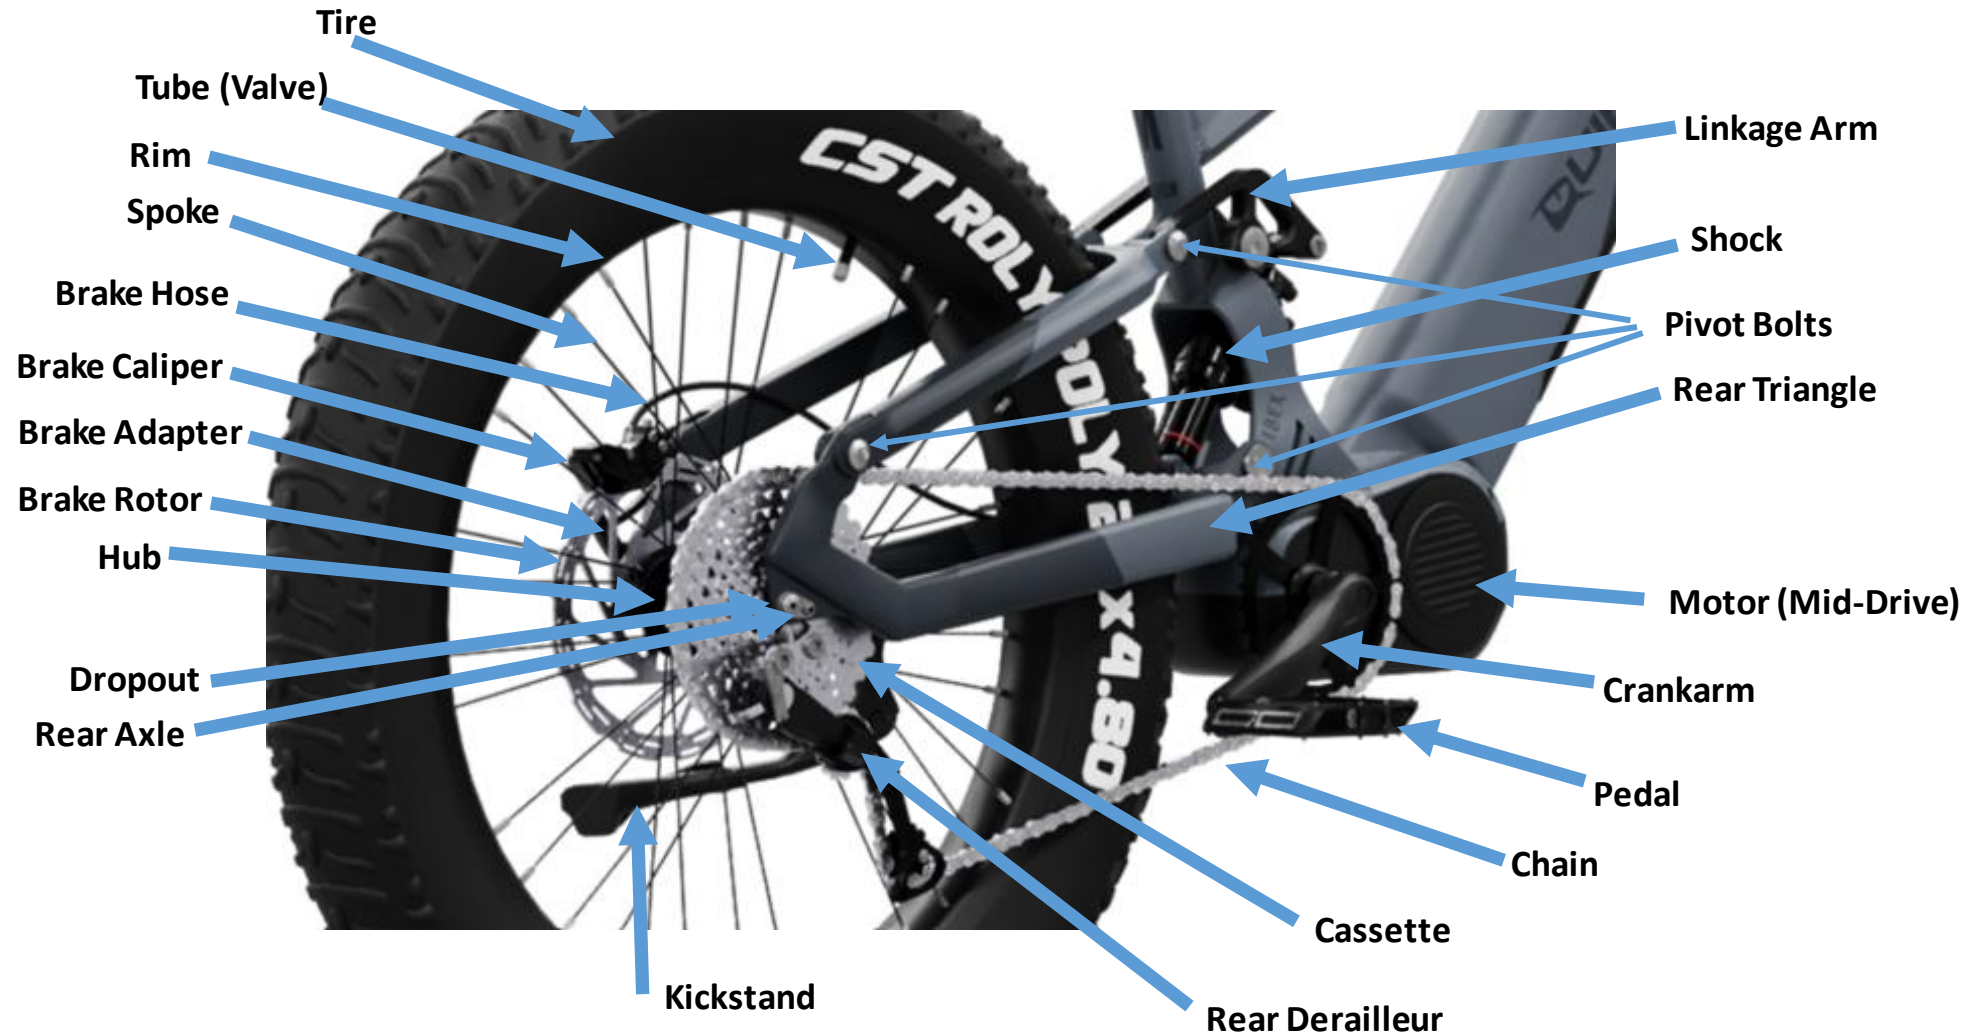

E-Bike Anatomy

QuietKat Frame Anatomy

Full Suspension - Mid-Drive Motor

QuietKat Component Anatomy

Full Suspension

QuietKat Component Anatomy

Full Suspension

QK Anatomy - Handlebars

QK Anatomy - Rear Triangle Full Suspension Mid-Drive

QuietKat Component Anatomy

Hardtail - Mid-Drive Motor

QuietKat Component Anatomy

Hardtail - Mid-Drive Motor

QuietKat Frame Anatomy

Hardtail - Hub-Drive Motor

QuietKat Component Anatomy

Hardtail - Hub-Drive Motor

QK Anatomy - Rear Triangle Hardtail Hub-Motor

QuietKat Electrical Anatomy

BBSHD Mid-Drive Motors

QuietKat Electrical Anatomy

Ultra M620 Mid-Drive Motors

QuietKat Electrical Anatomy

Hub-Drive Motors

QUIET KAT

TAKE YOUR ADVENTURE FARTHER