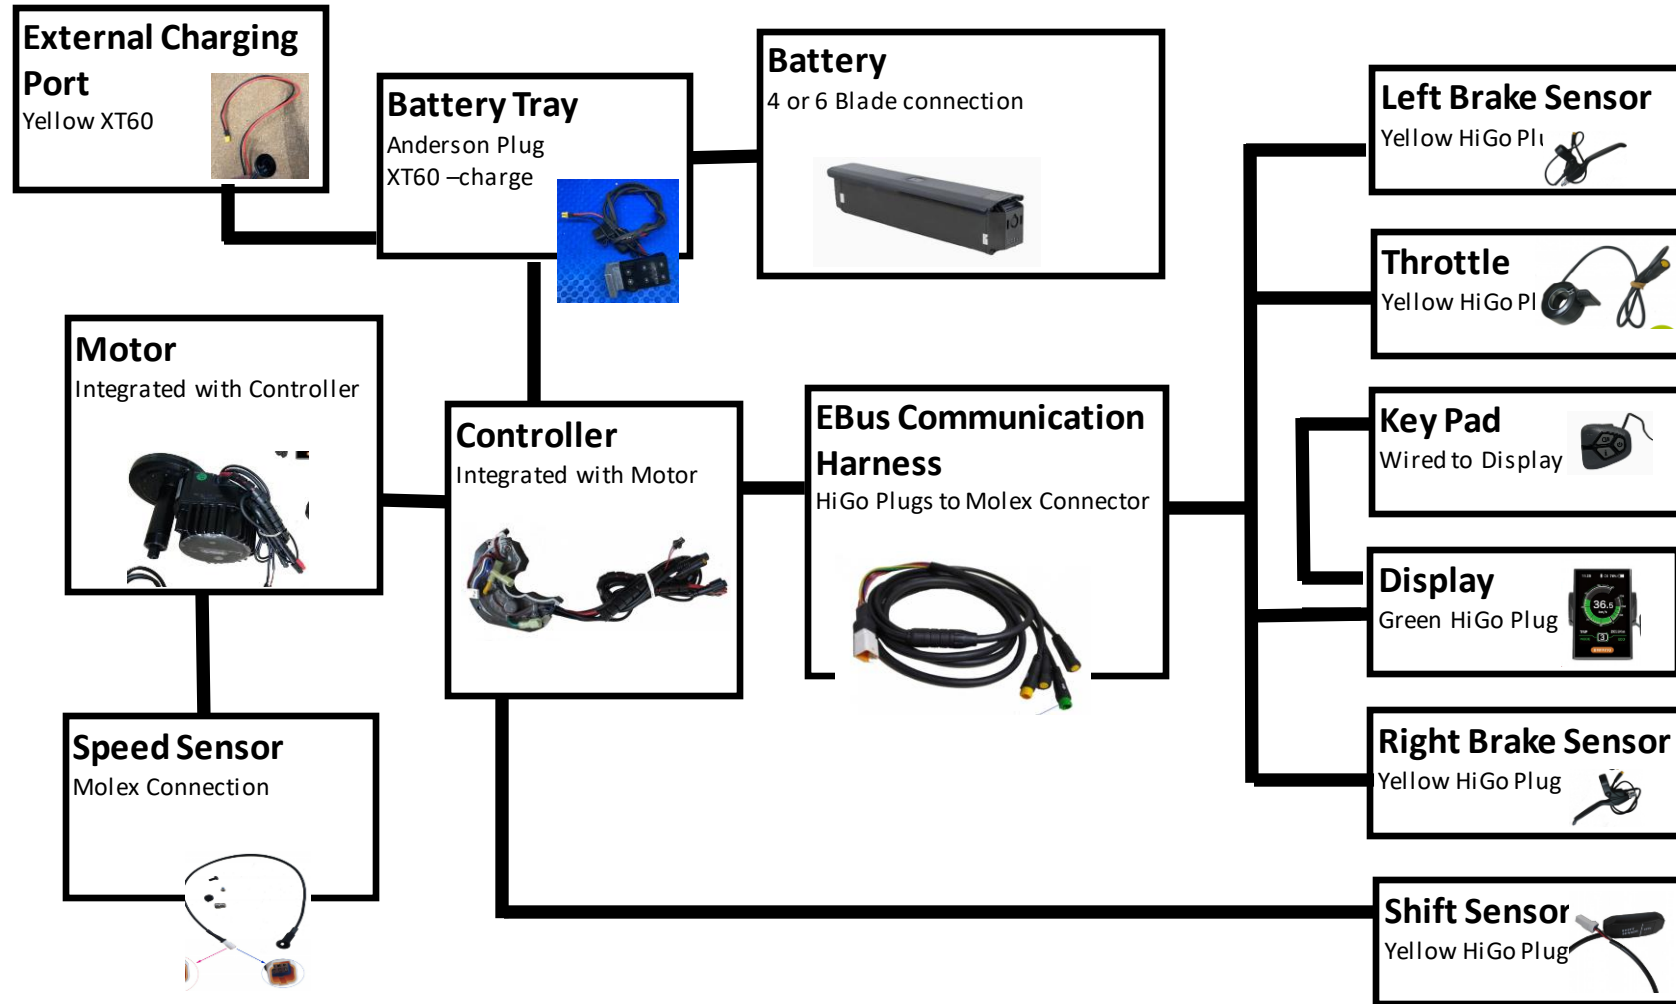

QuietKat Component Anatomy

Hardtail - Hub-Drive Motor

QK Anatomy - Rear Triangle Hardtail Hub-Motor

QuietKat Electrical Anatomy

BBSHD Mid-Drive Motors

QuietKat Electrical Anatomy

Ultra M620 Mid-Drive Motors

QuietKat Electrical Anatomy

Hub-Drive Motors

QUIET KAT

TAKE YOUR ADVENTURE FARTHER