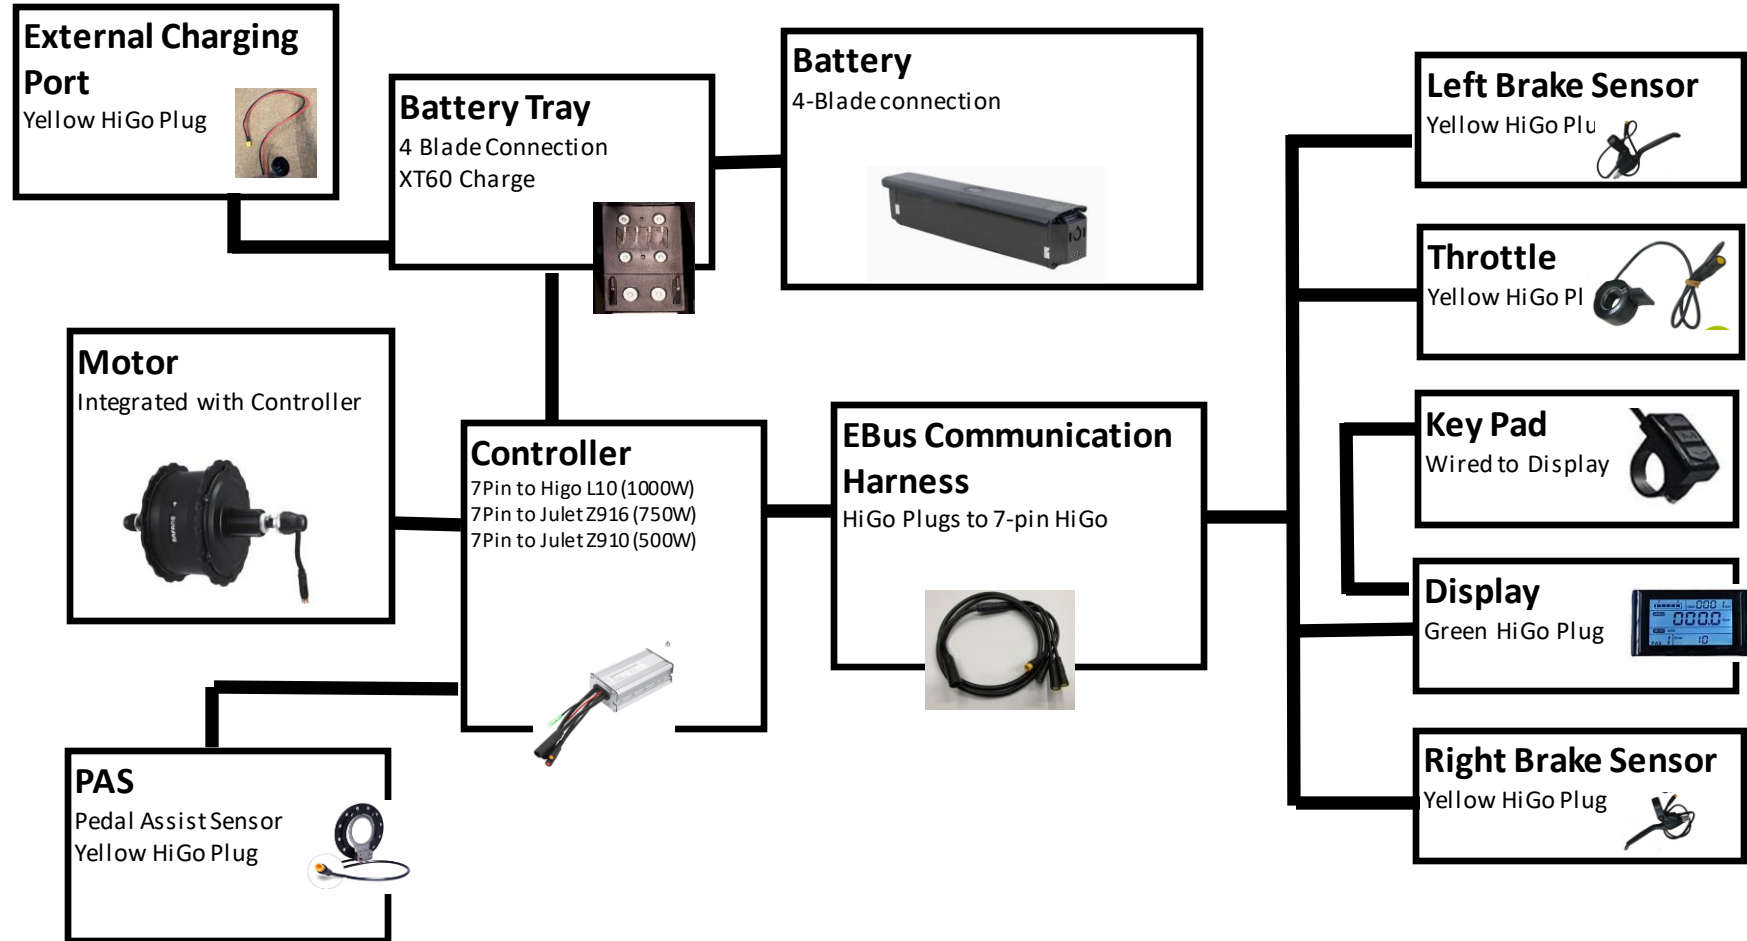

QuietKat Component Anatomy

Hardtail - Hub-Drive Motor

QK Anatomy - Rear Triangle Hardtail Hub-Motor

QuietKat Electrical Anatomy

BBSHD Mid-Drive Motors

QuietKat Electrical Anatomy

Ultra M620 Mid-Drive Motors

QuietKat Electrical Anatomy

Hub-Drive Motors

QUIET KAT

TAKE YOUR ADVENTURE FARTHER